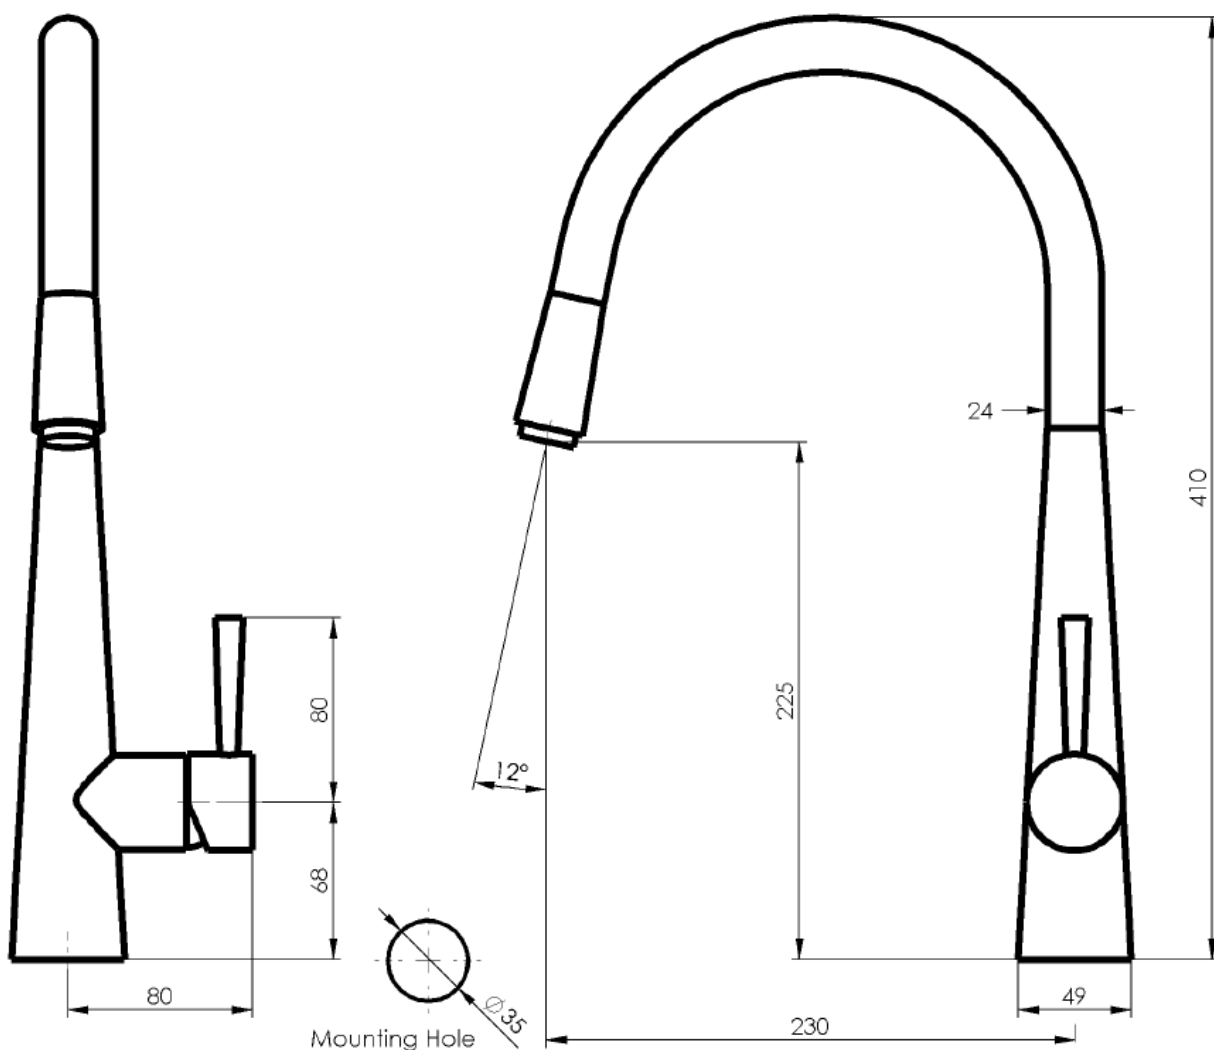

## Pull Down Sink Mixer

17520301 | Chrome

17520311 | Brushed Nickel

17520371 | Matte Black

17520361 | Brushed Brass

17520391 | Gun Metal

17520381 | Brushed Copper

WELS 5 STAR 6.0 L/M

Dual Function Spray

Swivel Spout

**AU** PHONE - 1800 244 487  
EMAIL - [aussales@greenstapware.com](mailto:aussales@greenstapware.com)  
WEBSITE - [greenstapware.com.au](http://greenstapware.com.au)

**GREENS**